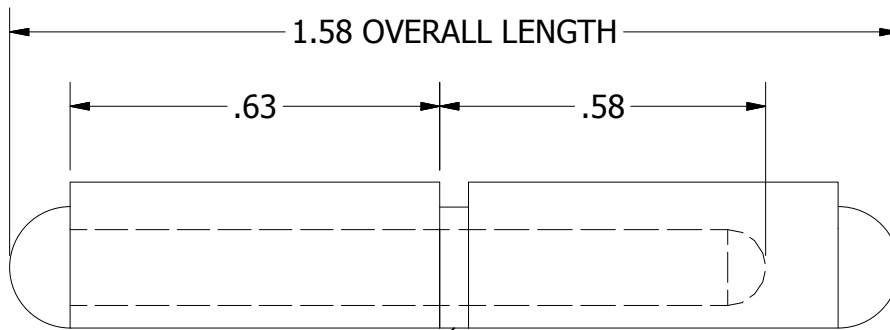

A
SIZE

THIRD ANGLE

PROJECTION

BRASS BUSHING

Ø.197 PIN
DIAMETER

Ø.315

.38

PART NUMBER:

FBP-040

SCALE:

NTS

LEAF MATERIAL:

STEEL

PIN MATERIAL:

BRASS

FINISH: