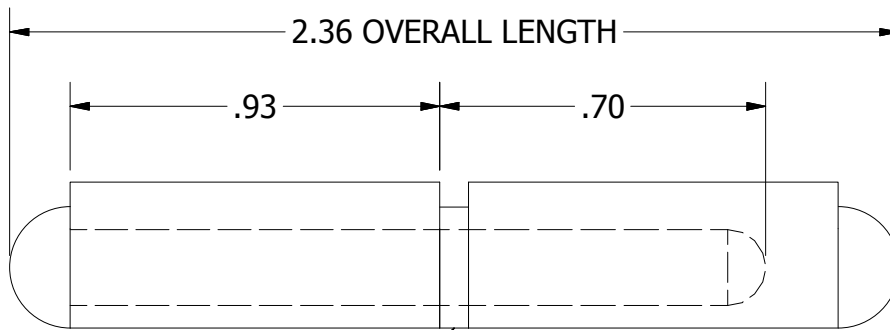

A
SIZE

THIRD ANGLE

PROJECTION

BRASS BUSHING

Ø.236 PIN
DIAMETER

Ø.394

.46

PART NUMBER: FBP-060		SCALE: NTS
LEAF MATERIAL: STEEL	PIN MATERIAL: BRASS	FINISH: MILL
MARBORO STANDARD TOLERANCES UNLESS OTHERWISE SPECIFIED (ALL TOLERANCES ARE NON-CUMULATIVE)		
.X ± .060	.XXX ± .015	FRACTIONAL: 1/16
.XX ± .030	.XXXX ± .005	ANGULAR: 1°