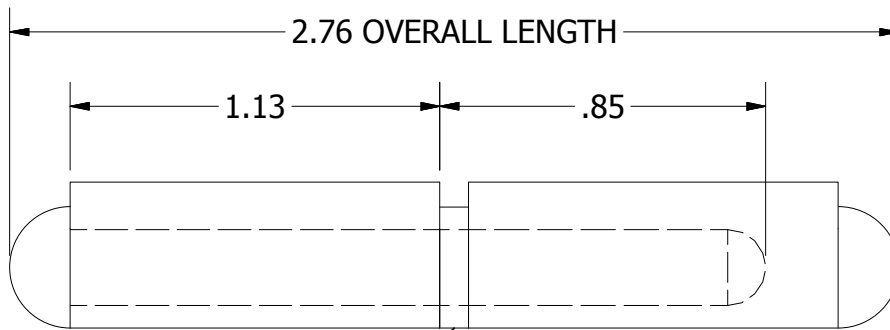

A
SIZE

THIRD ANGLE

PROJECTION

BRASS BUSHING

Ø.236 PIN
DIAMETER

Ø.450

PART NUMBER: FBP-070		SCALE: NTS
LEAF MATERIAL: STEEL	PIN MATERIAL: BRASS	FINISH: MILL
MARBORO STANDARD TOLERANCES UNLESS OTHERWISE SPECIFIED (ALL TOLERANCES ARE NON-CUMULATIVE)		
.X ± .060	.XXX ± .015	FRACTIONAL: 1/16
.XX ± .030	.XXXX ± .005	ANGULAR: 1°