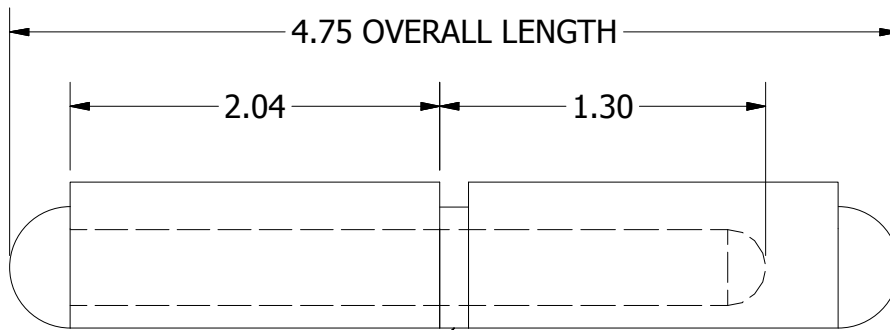

A
SIZE

THIRD ANGLE

PROJECTION

BRASS BUSHING

Ø.394 PIN
DIAMETER

Ø.630

.76

PART NUMBER:

FBP-120

SCALE:

NTS

LEAF MATERIAL:

STEEL

PIN MATERIAL:

BRASS

FINISH: