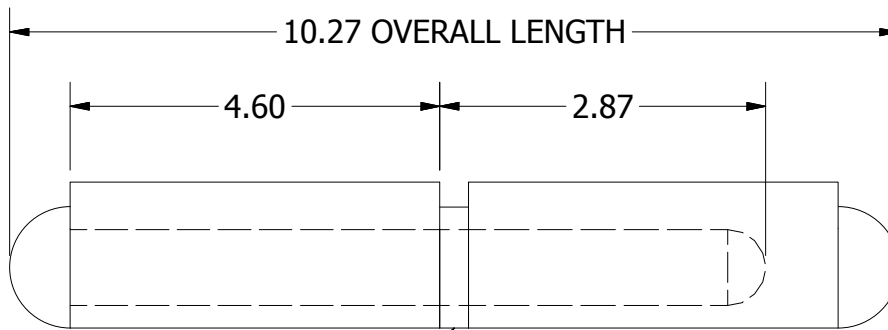

A
SIZE

THIRD ANGLE

PROJECTION

BRASS BUSHING

Ø.750 PIN
DIAMETER

Ø1.102

PART NUMBER: FBP-260		SCALE: NTS
LEAF MATERIAL: STEEL	PIN MATERIAL: BRASS	FINISH: MILL
MARBORO STANDARD TOLERANCES UNLESS OTHERWISE SPECIFIED (ALL TOLERANCES ARE NON-CUMULATIVE)		
.X ± .060	.XXX ± .015	FRACTIONAL: 1/16
.XX ± .030	.XXXX ± .005	ANGULAR: 1°